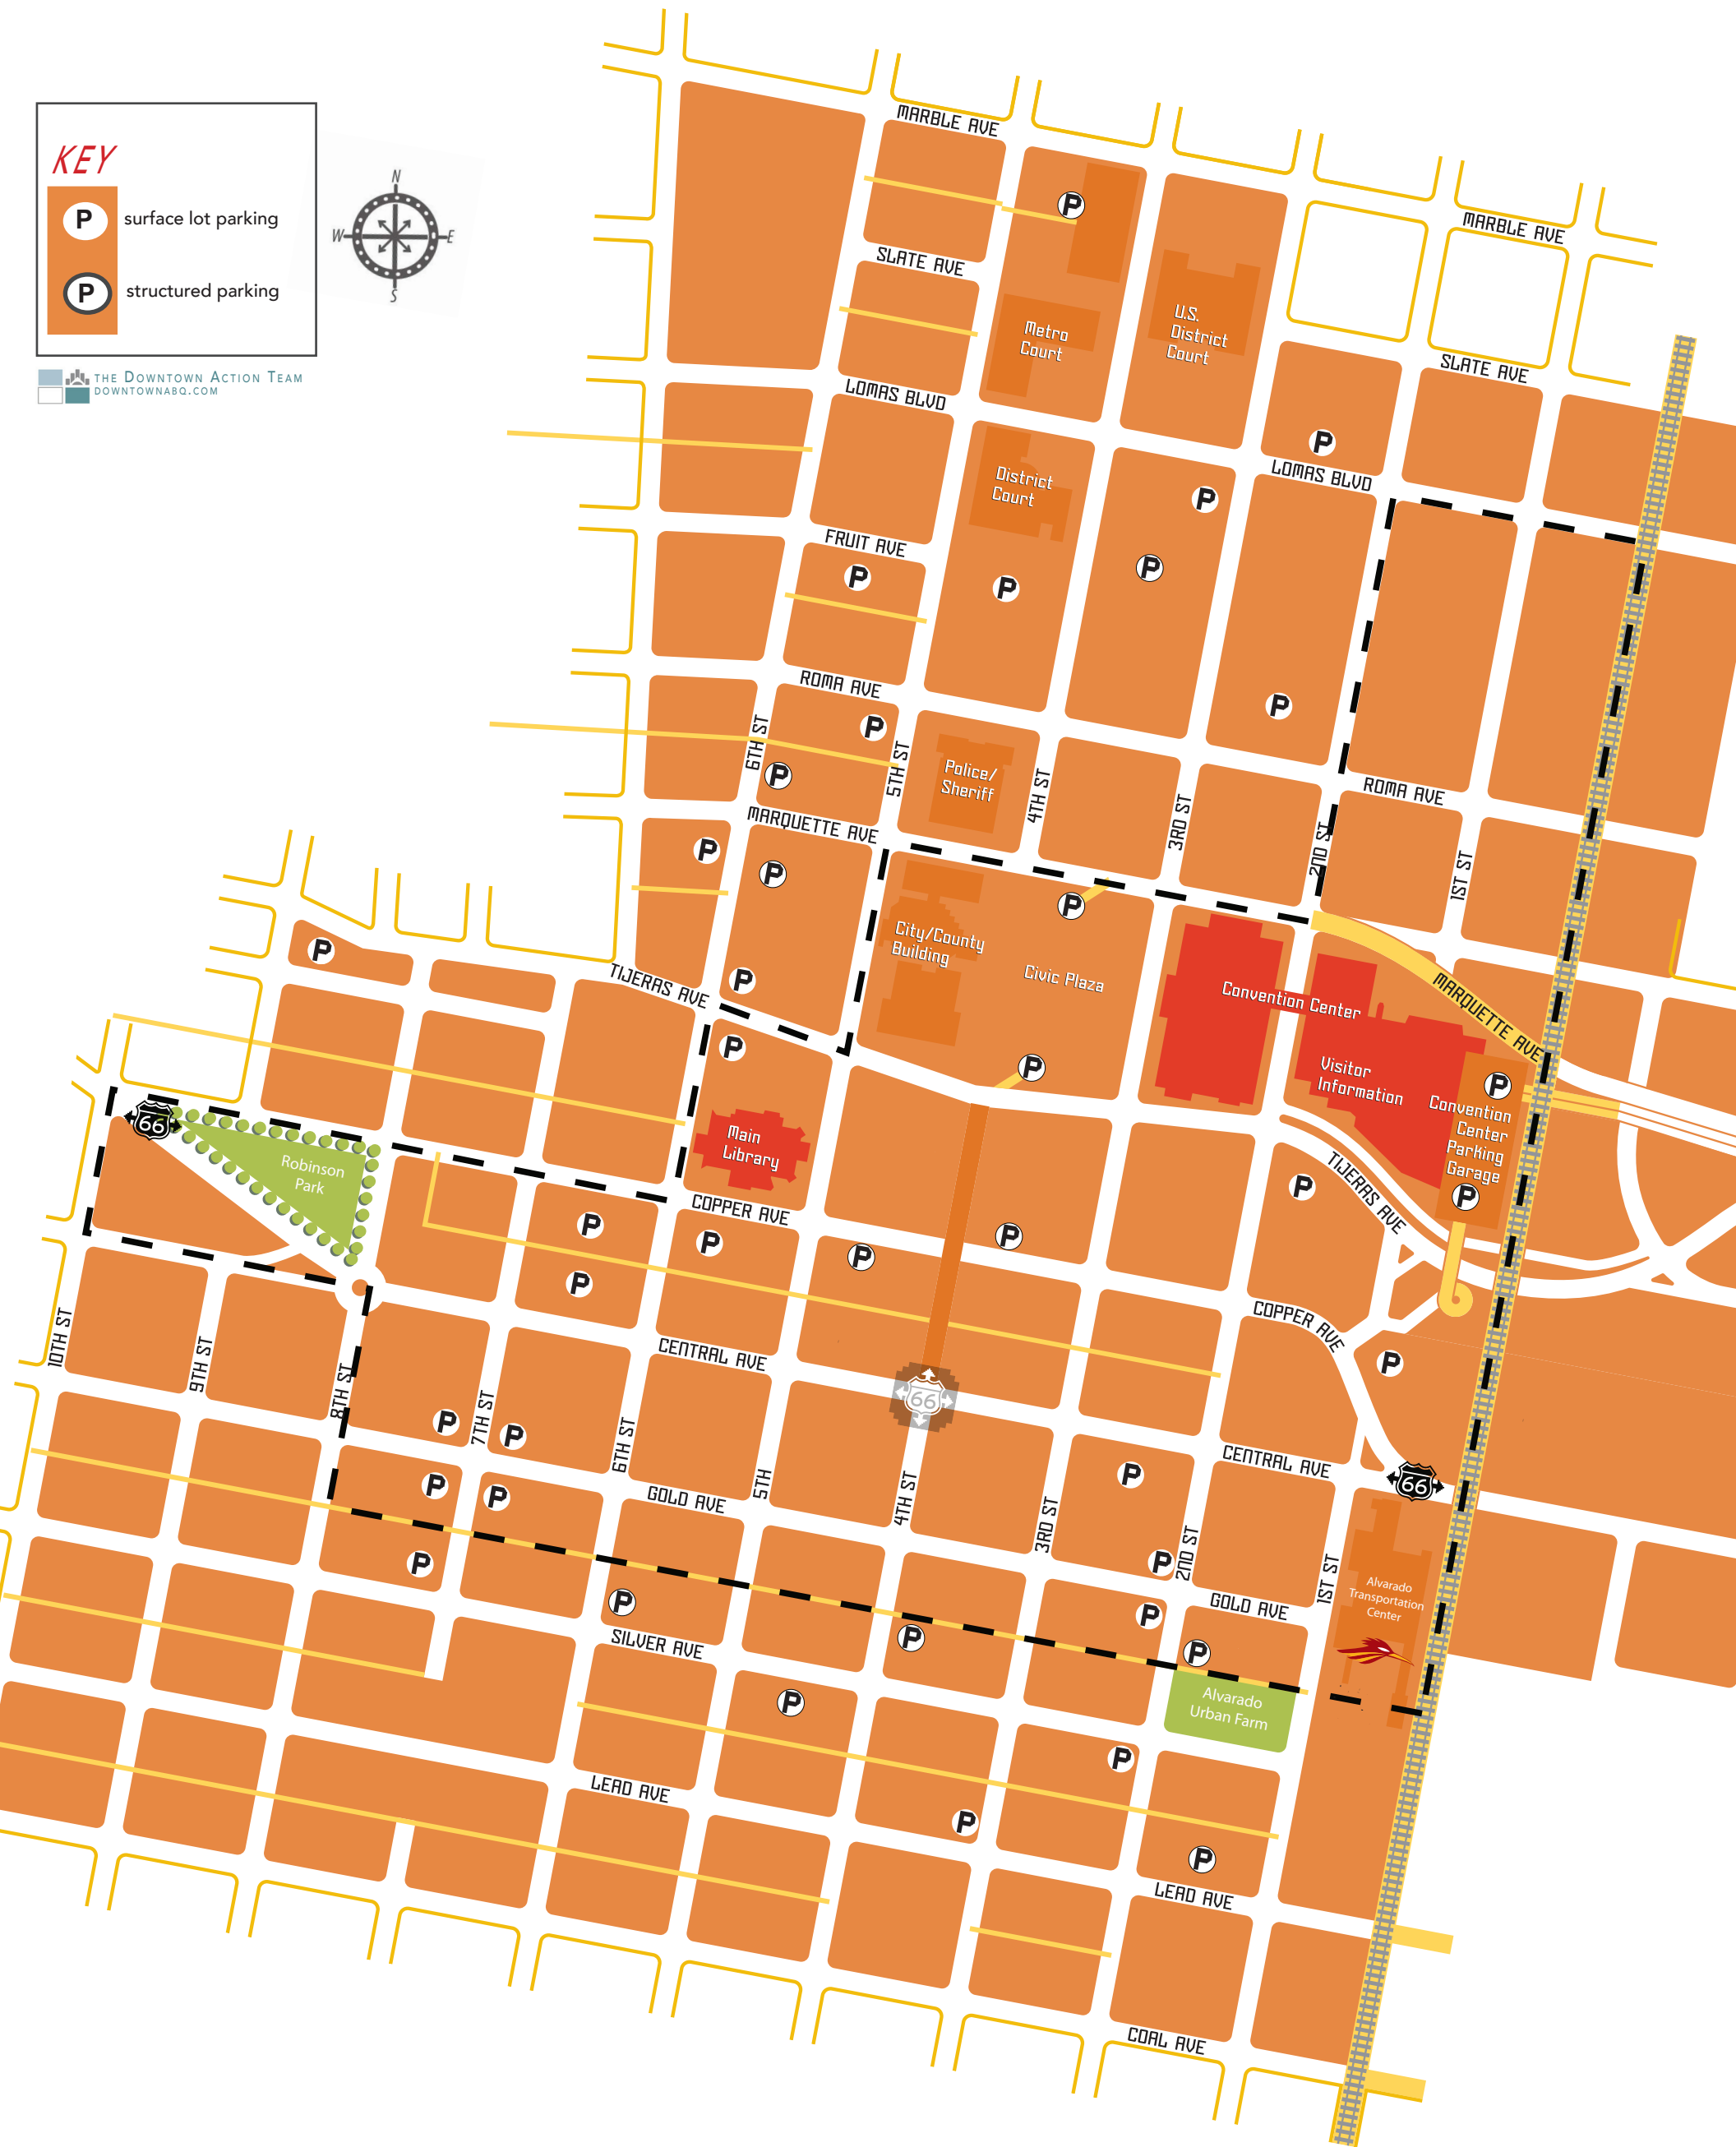

DOWNTOWN ALBUQUERQUE PARKING LOTS & GARAGES

KEY

- surface lot parking
- structured parking

THE DOWNTOWN ACTION TEAM
DOWNTOWNABQ.COM

*For supplementary lots, daily & monthly rates, and parking reservations, go to parkme.com and search via zipcode 87102.