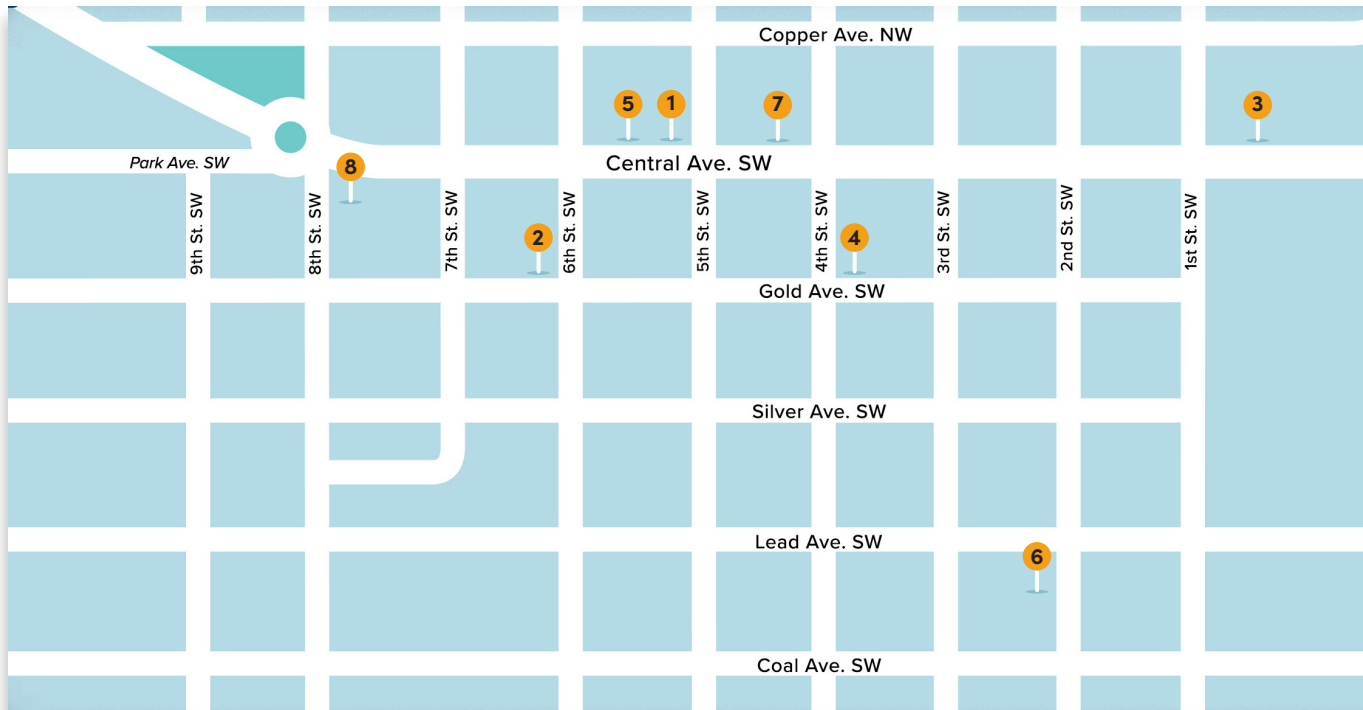

DRINK LOCAL DOWNTOWN ABQ MAP

DOWNTOWN BARS AND PUBS

1 505 CENTRAL FOOD HALL
505 Central Ave NW

2 BOESE BROTHERS
601 Gold Ave SW

3 CANVAS ARTISTRY
1 Central Ave NW

4 ECHOES ALBUQUERQUE
313 Gold Ave SW

5 RED DOOR BREWING COMPANY
509 Central Ave SW

6 SIDETRACK BREWING COMPANY
413 2nd St SW

7 SISTER
407 Central Ave NW

8 DAMACIO'S BAR AND TAPAS
722 Central Ave SW